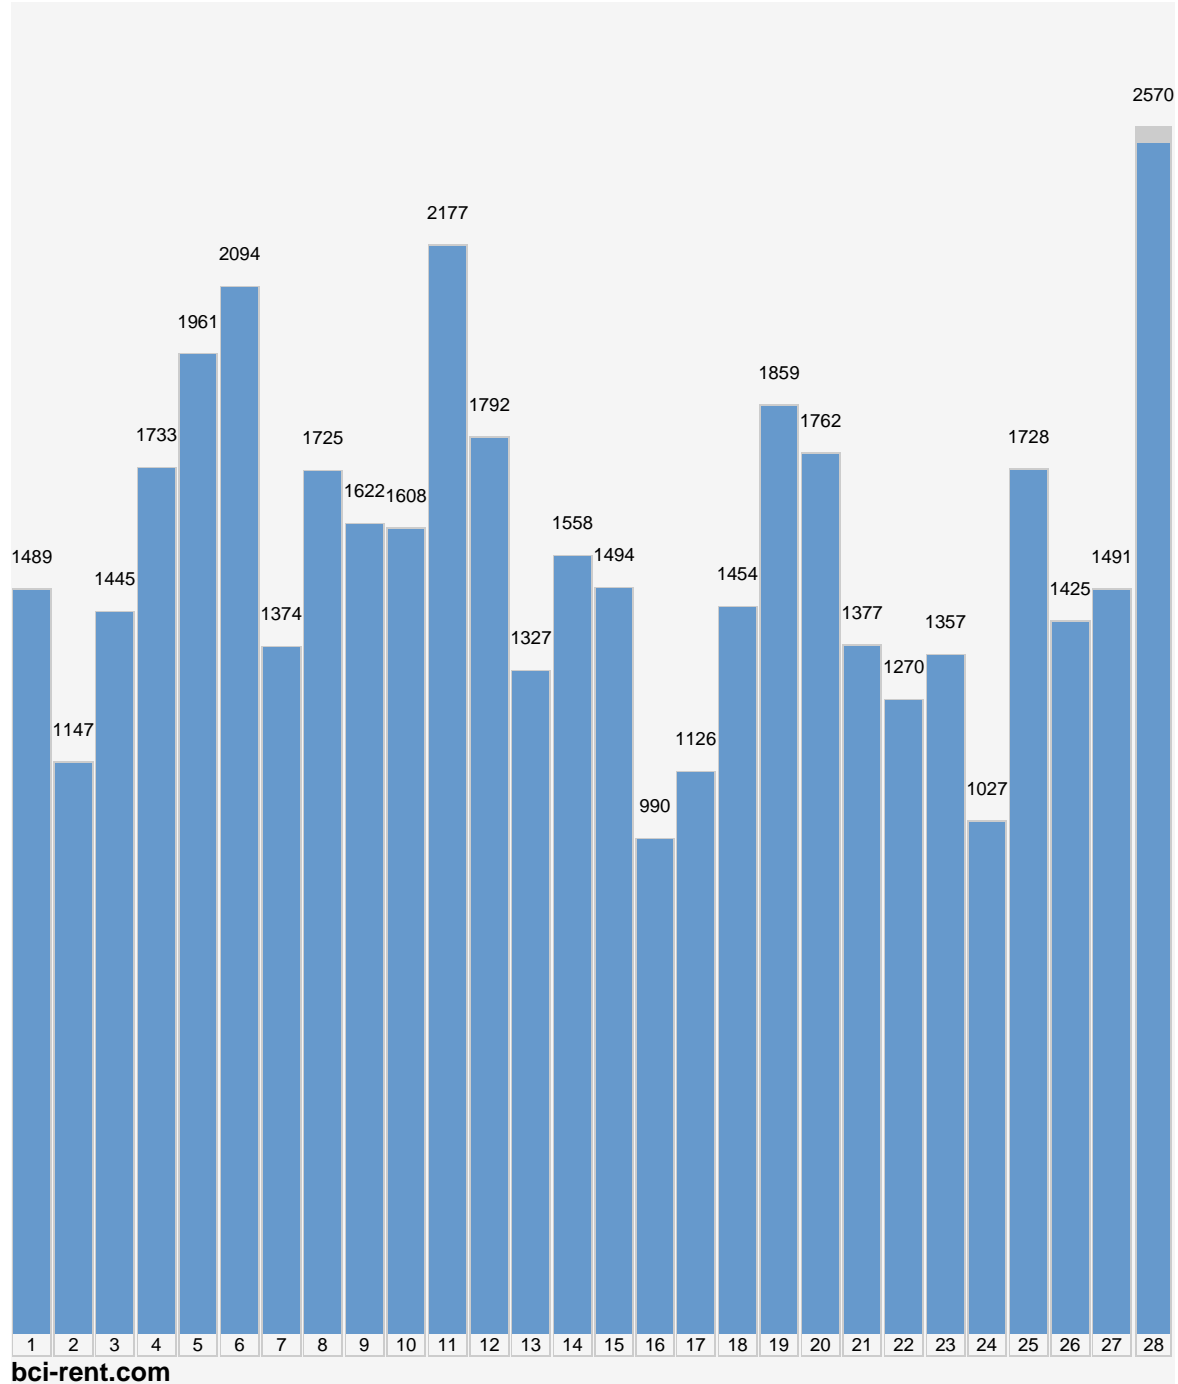

Page Hit Statistics

Website Page Hit Count Totals by Domain, last 30 days of activity. This is not Search Engine activity, but actual visitors to our BCirent.com website.

Total Number of Listing Detail Views by the Public within our GraphicalData network..

Listing Number	Address	# of Views
438152	4601 SW 320th St	78
446842	15200 65th Ave S	27
447657	2022 64th Ave NE	72
450174	11205 111th St SW	40
447457	3109 176th St E	110
412835	1758 182nd St E	650
448673	14925 30th Av Ct E	147
414994	1929 28th Av Ct SW	426
439275	17516 93rd Av Ct E	170
444241	19713 91st Ave E	143
408252	2316 171st St E	665
424899	5051 36th St NE	294
438106	16430 39th Ave E	298
421565	7232 177th St E	367
434406	21509 Mountain Hwy E	257
413676	10510 94th St SW	451
425345	6310 S I St	379
435838	417 176th St S	179
445964	4051 S Gregory St	97
453243	5901 111th St Ct E	34
453397	1210 110th St E	8
438102	6418 21st St NE	290
445702	10417 B St E	266
453122	7231 E G St	33
453300	5139 N 47th St	27
385684	2404 Milton Wy	705
452265	412 S 74th St	41
444574	216 Broadway	110
452894	5310 N 44th St	63
451827	5011 S Cushman Ave	77
408352	1502 N Steel St	433
421192	1802 S Woodland Glen Dr	135
442580	4801 S Pine St	200
430463	3910 Mason Loop Rd	127
438189	3910 Mason Loop Rd	66
444558	3733 S Cushman	277
444562	10210 Kline St	114
438138	8815 Lochburn Lane SW	137
419928	3418 S 43rd St	182
445934	3418 S 43rd St	28
447743	10210 Kline St	40
444565	5612 Boston Ave SW	126
446930	8815 Lochburn Lane SW	30

OUTSTANDINGUp to 2570 hits/page-views a day!!! Top property was 705 hits for Milton Way for February alone.